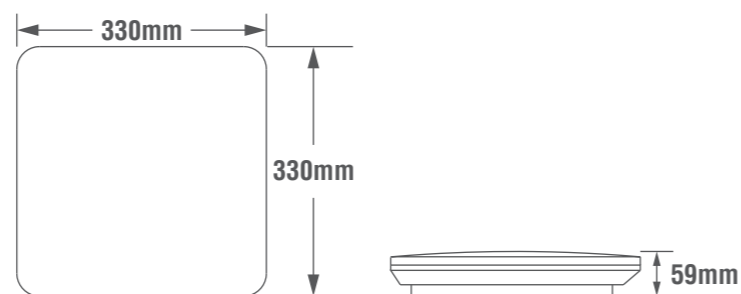

Focus, the square ceiling light of slim design, can be used in any residential or commercial places.

Photometrics

Dimension

Lumen Output

Model	Power	3000K	4000K	5000K
		105 lm/W	110 lm/W	115 lm/W
F330	10W	1050 lm	1100 lm	1110 lm
F330	14W	1470 lm	1540 lm	1550 lm
F330	18W	1890 lm	1980 lm	1990 lm
F330	22W	2310 lm	2420 lm	2440 lm

• Lumen may fluctuate between $\pm 10\%$. Customized higher lumen output available.

Specification

Input Voltage	220-240VAC
CRI	>80
Power Factor	>0.9
SDCM	3
Beam Angle	120°
Operation Temp.	-20°C ~ +40°C
IP Rating	IP54
IK Rating	IK08
Fitting Material	PC Diffuser + ABS Base