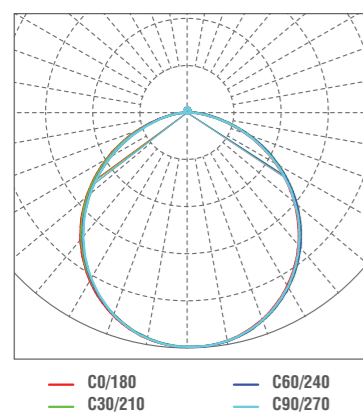

Focus, the square ceiling light of slim design, can be used in any residential or commercial places.

Photometrics

Dimension

Lumen Output

Model	Power	3000K	4000K	5000K
		105 lm/W	110 lm/W	115 lm/W
F330	10W	1050 lm	1100 lm	1110 lm
F330	14W	1470 lm	1540 lm	1550 lm
F330	18W	1890 lm	1980 lm	1990 lm
F330	22W	2310 lm	2420 lm	2440 lm

• Lumen may fluctuate between $\pm 10\%$. Customized higher lumen output available.

Specification

Input Voltage	220-240VAC
CRI	>80
Power Factor	>0.9
SDCM	3
Beam Angle	120°
Operation Temp.	-20°C ~ +40°C
IP Rating	IP54
IK Rating	IK08
Fitting Material	PC Diffuser + ABS Base